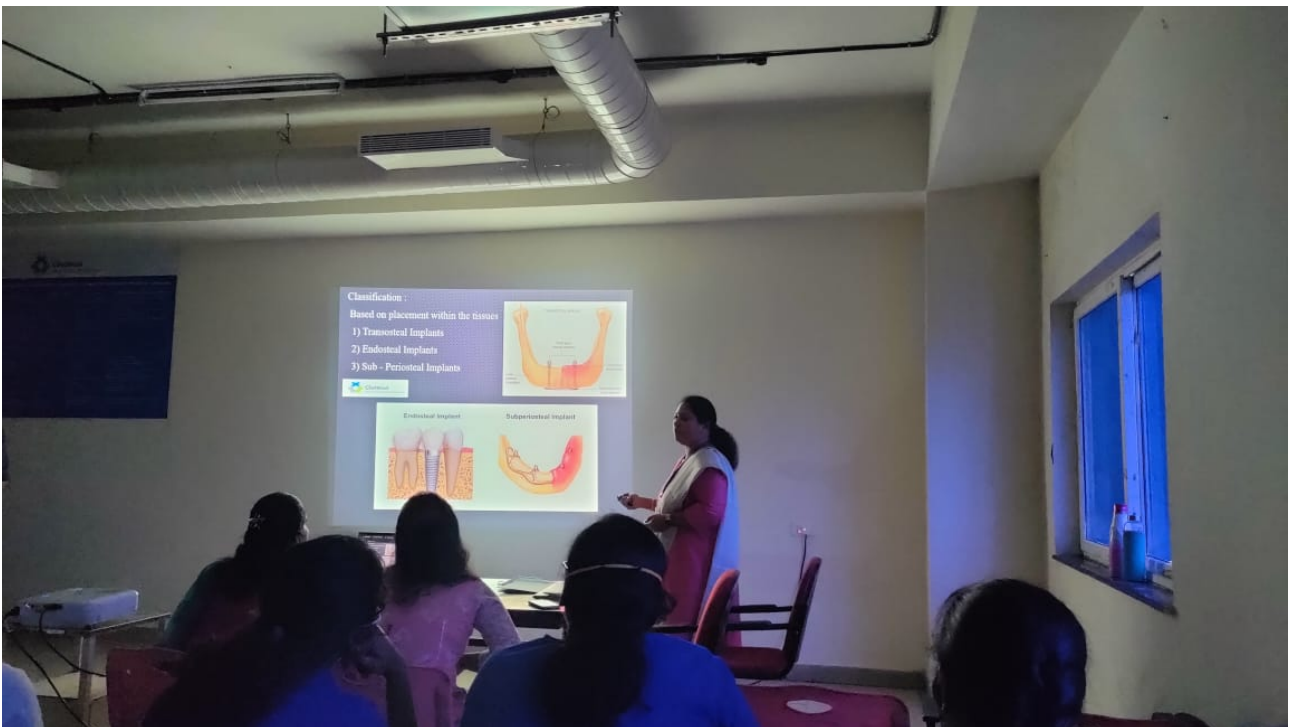

**CDE PROGRAMS CONDUCTED
BY DEPT OF PROSTHODONTICS**

Basic Implantology CDE Program conducted at CDCRI

MOU BETWEEN TOKOSHIMA UNIVERSITY - JAPAN

Laminate Veneer CDE Program conducted at CDCRI

Student Faculty Exchange Program at DIO Navi - Delhi